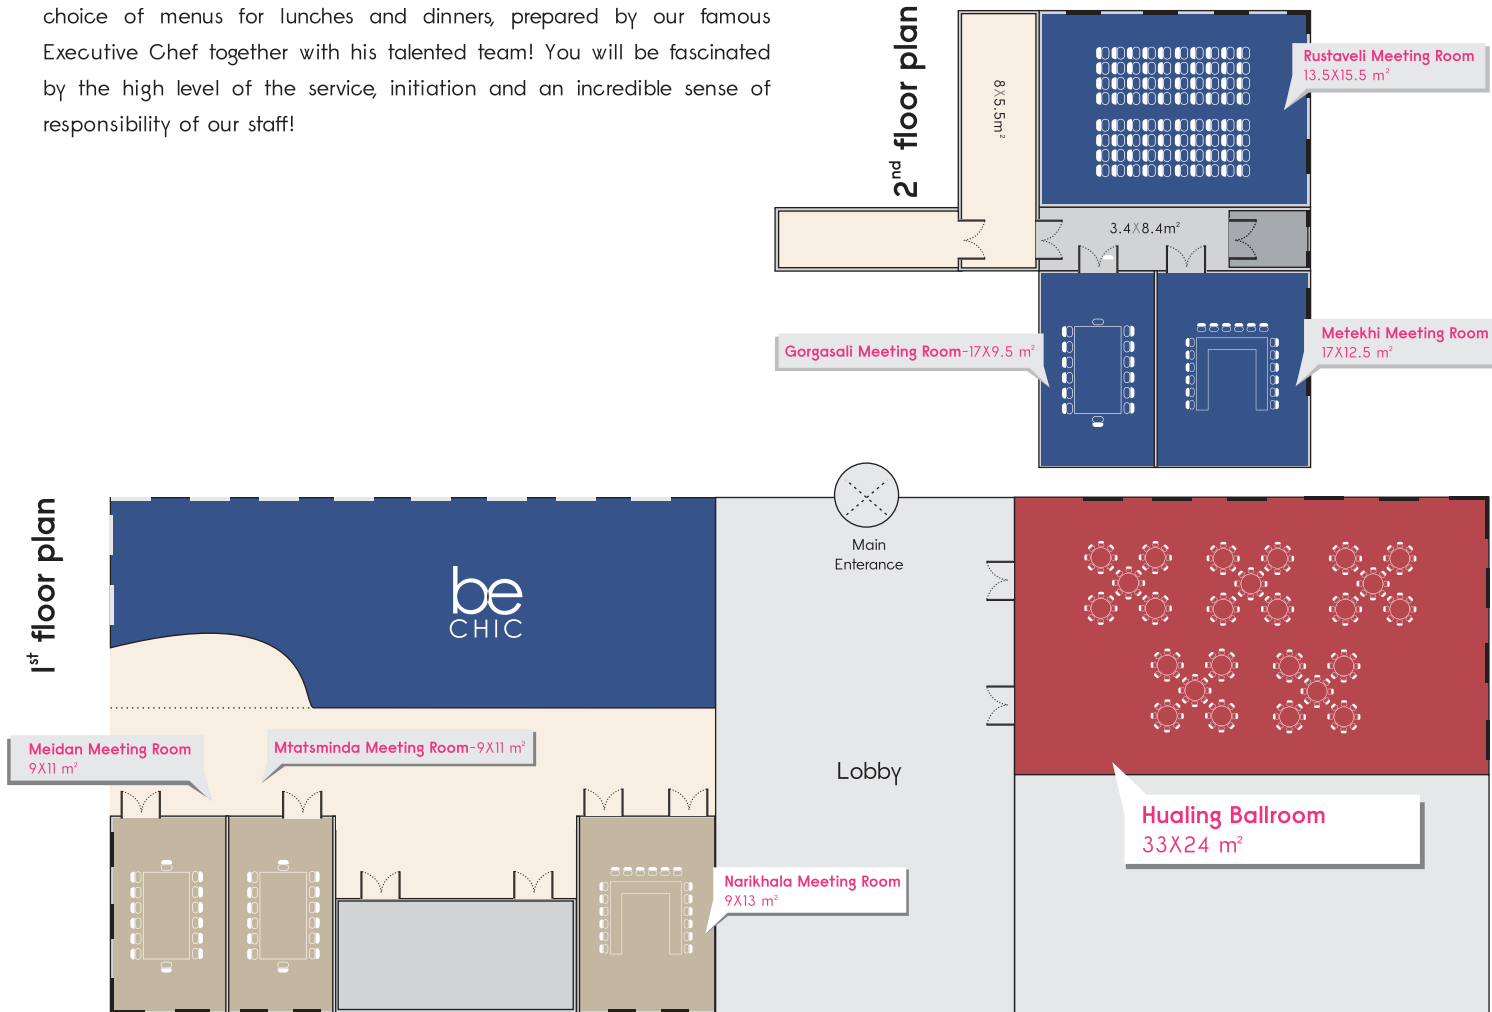

Meeting venue plans

You will be assisted by the experienced team of banqueting experts in creating varieties of events of any scale. Your meeting will be provided with full service of technical support. Our Food & Beverage department will guarantee delicious coffee breaks, mouth watering desserts, wide choice of menus for lunches and dinners, prepared by our famous Executive Chef together with his talented team! You will be fascinated by the high level of the service, initiation and an incredible sense of responsibility of our staff!